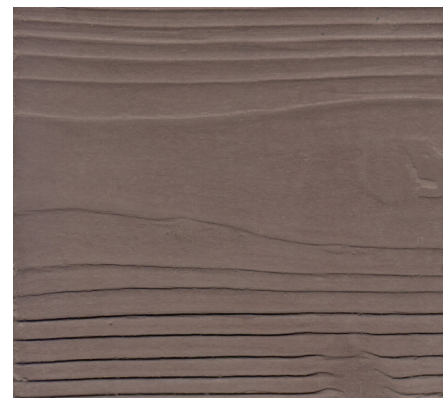

COLOUR GUIDE FOR TIMBER FINISH

WOOD GRAIN EFFECT

Among concrete's many advantages is the possibility to have a realistic wood grain pattern in addition to other finishes. At Consent, we are delighted to offer you 8 different timber finish colours to choose from as well as the ability to match or create custom colours.

S55 P - Balsa Beige

T12 P - Pine Beige

B06 P/3 - Oak Brown

B06 P - Teak Brown

R05 P - Chestnut Red

D06 P - Walnut Brown

D64 P - Mahogany Brown

N21 P/5 - Elm Grey